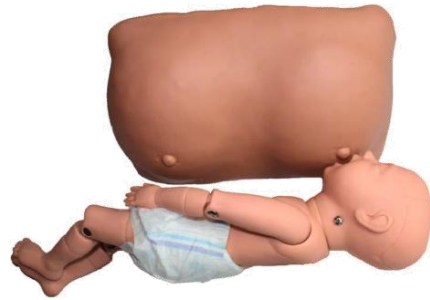

JY/F-0018U Breastfeeding Simulator, Light

This simulator is a Replica of adult female breasts, life-size and lifelike, with wearable design and realistic anatomical structures.

It's equipped with adjustable straps for length and tightness, ensuring a secure fit for trainees and suitable for breast self-examination training.

It supports simulation and practice of breastfeeding and milk expression.

***Comes with one flexible neonatal baby manikin with a wide range of motion and palpable fontanel, realistically simulating a newborn, and ideal for demonstration of the correct position for breastfeeding;**

The simulator also supports the management of common breastfeeding problems, such as inverted nipple, swollen breasts, use of breast pump and painless lump, etc.

Material: vinyl

3 options of complexion are available:
Light, Dark, Neutral/Universal

Skin For Choose

Minimum order quantity for your choice of dark complexion is 20 units.

Packing List	
Item Specification	Quantity
Feeding cup for the newborn.	1
Neonate with flexible joints	1
Syringe (20ml)	1
Pump simulator	1
Diaper	1
Soft portable bag	1
Instruction manual (in English, French and Spanish)	1
Warranty card	1