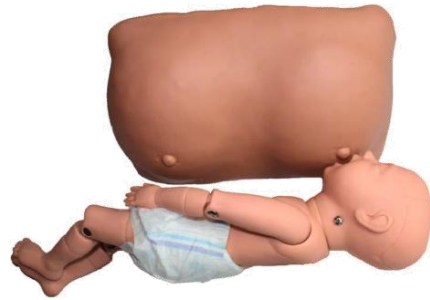

JY/F-0018U Breastfeeding Simulator, Dark

This simulator is a Replica of adult female breasts, life-size and lifelike, with wearable design and realistic anatomical structures.

It's equipped with adjustable straps for length and tightness, ensuring a secure fit for trainees and suitable for breast self-examination training.

It supports simulation and practice of breastfeeding and milk expression.

***Comes with one flexible neonatal baby manikin with a wide range of motion and palpable fontanel, realistically simulating a newborn, and ideal for demonstration of the correct position for breastfeeding;**

The simulator also supports the management of common breastfeeding problems, such as inverted nipple, swollen breasts, use of breast pump and painless lump, etc.

Material: vinyl

3 options of complexion are available:
Light, Dark, Neutral/Universal

Skin For Choose

Minimum order quantity for your choice of dark complexion is 20 units.

Packing List	
Item Specification	Quantity
Feeding cup for the newborn.	1
Neonate with flexible joints	1
Syringe (20ml)	1
Pump simulator	1
Diaper	1
Soft portable bag	1
Instruction manual (in English, French and Spanish)	1
Warranty card	1